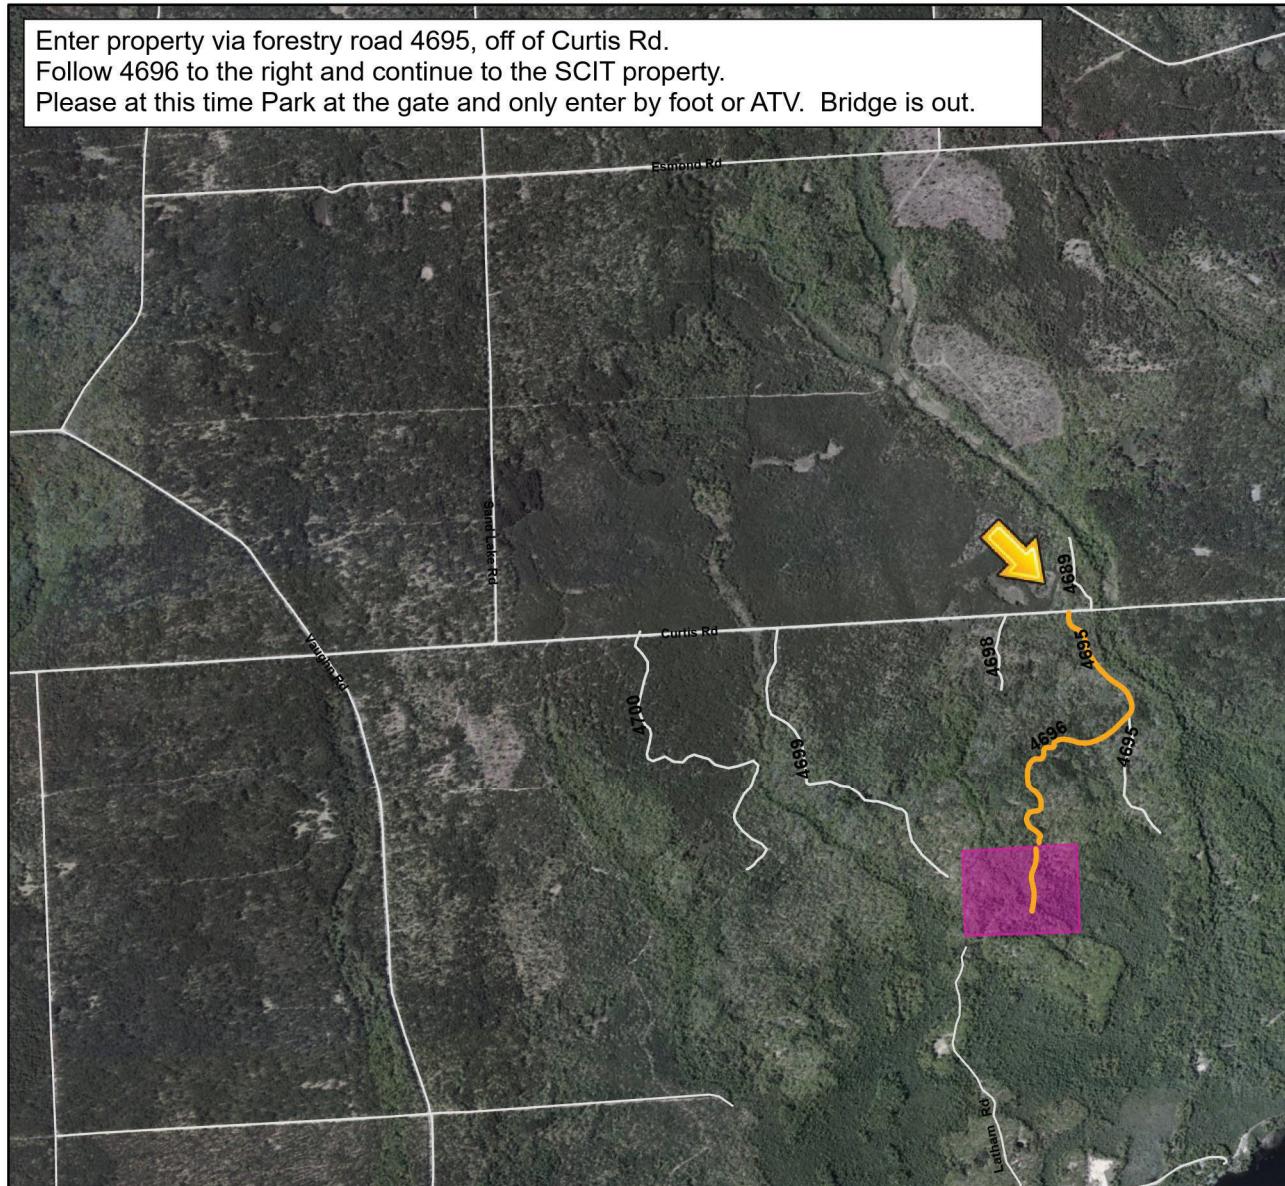

EXHIBIT G – Iosco County Open Lands Goedecke Parcel

Enter property via forestry road 4695, off of Curtis Rd.
 Follow 4696 to the right and continue to the SCIT property.
 Please at this time Park at the gate and only enter by foot or ATV. Bridge is out.

Locator Map

Goedecke Parcel

Deer Season 2023

Special Elder and Mentored Youth Deer Hunt 2023(Sept.1st-Sept. 3rd)
 All Members Bow Only (Sept.4th-Oct. 31st)
 All Members Bow and Gun (Nov.1st-Feb.1st)

State and Forestry Roads

— Roads

— Route

█ Goedecke Parcel