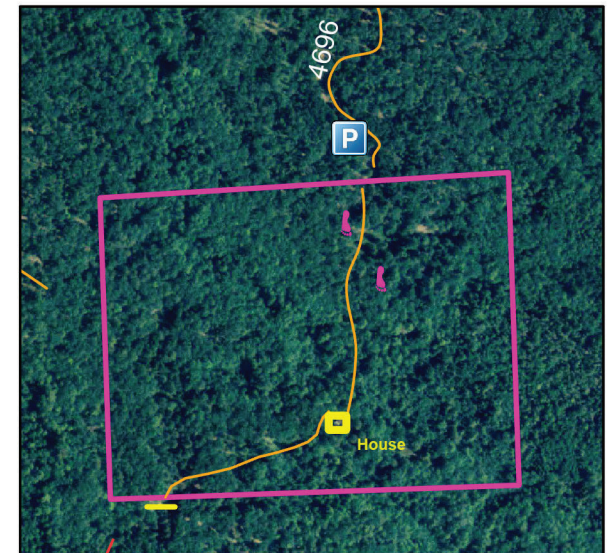

EXHIBIT G – Iosco County Open Lands Goedecke Parcel

Enter property via forestry road 4695, off of Curtis Rd.
 Follow 4696 to the right and continue to the SCIT property.
 Please at this time Park at the gate and only enter by foot or ATV. Bridge is out.

Locator Map

Goedecke Parcel

Deer Season 2023

Special Elder and Mentored Youth Deer Hunt 2023(Sept.1st-Sept. 3rd)
 All Members Bow Only (Sept.4th-Oct. 31st)
 All Members Bow and Gun (Nov.1st-Feb.1st)

State and Forestry Roads

— Roads

— Route

█ Goedecke Parcel